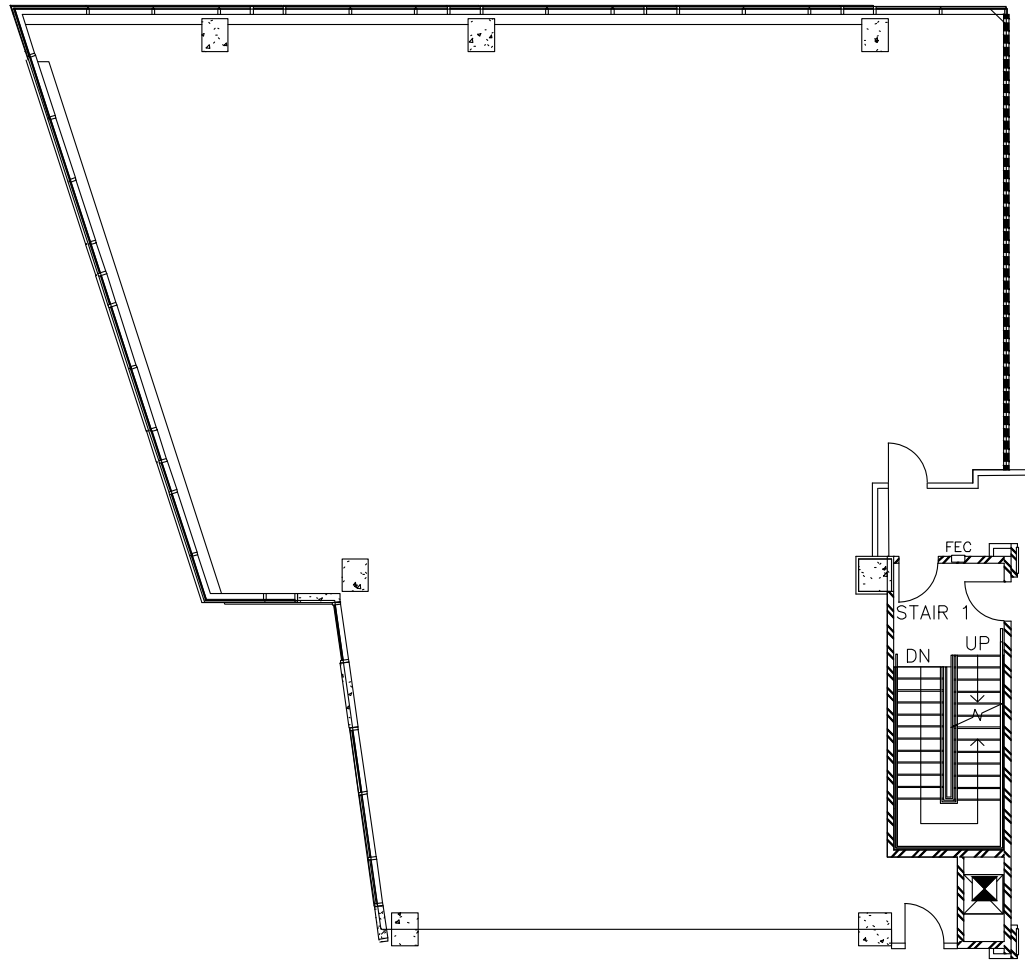

PARKVIEW

AT 1920 MCKINNEY

Suite 950 | 4,968 RSF Available

KEY PLAN

For more information please contact:

Jeannette McGlaun
D: 214.269.3096
C: 214.587.5501
jeannette.mcglau@avisonyoung.com

Lindsay Wolcott
D: 214.984.3518
C: 214.538.6224
lindsay.wolcott@avisonyoung.com