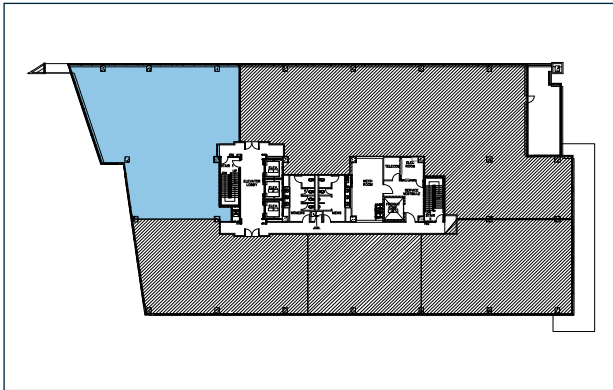

PARKVIEW

AT 1920 MCKINNEY

Suite 950 | 4,968 RSF Available

KEY PLAN

For more information please contact:

Jeannette McGlaun
D: 214.269.3096
C: 214.587.5501
jeannette.mcglau@avisonyoung.com

Lindsay Wolcott
D: 214.984.3518
C: 214.538.6224
lindsay.wolcott@avisonyoung.com